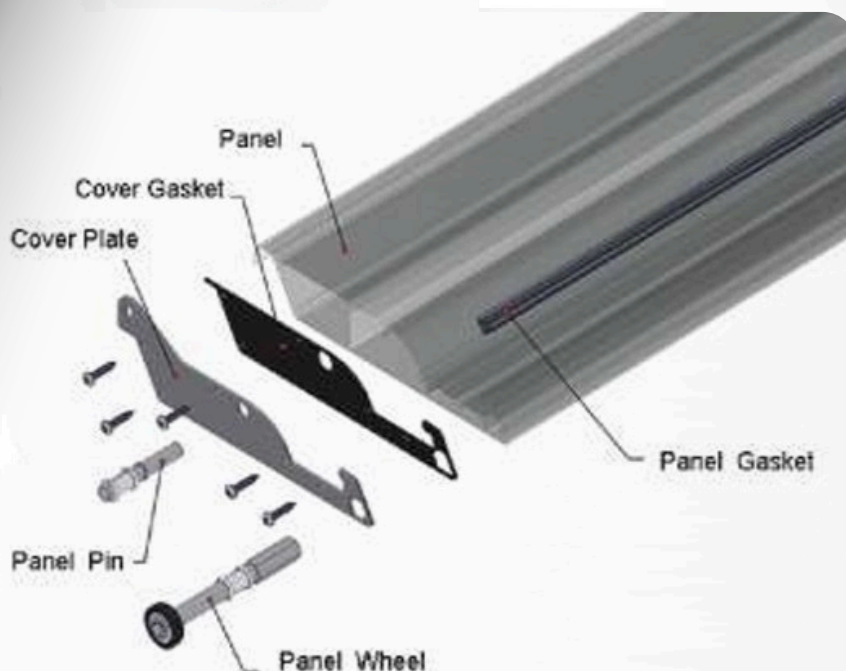

Profil rynny/Gutter profile/  
Rinnenprofil  
**W=3,434kg/m**  
**(75x195x2mm)**

*Ulepsz swoją zewnętrzną przestrzeń*  
*Upgrade Your outdoor experience*  
*Verbessern Sie Ihr Outdoor-Erlebnis*

e-mail:kontakt@almar-al.pl

# BIOCLIMATIC SYSTEM

Profil panelowy/Panel profile/  
Paneelprofil

**W=3,565kg/m**  
**(40x241,5x2mm)**

The Bioclimatic pergola system represents a sophisticated blend of style and practicality, offering an elegant outdoor solution that enhances both residential and commercial spaces. Made from high-quality aluminum and metal, this system is not only durable but also visually striking. Its standout feature is the adjustable roof panels, which can be moved to tailor the amount of shade to the user's preference, making it adaptable to various weather conditions and personal comfort needs. Additionally, the integrated water drainage system efficiently channels rainwater away, ensuring a dry and enjoyable space beneath. With a wide array of colors available from the RAL palette, the Bioclimatic pergola can be customized to seamlessly complement the architecture of any building, adding both functionality and aesthetic value.